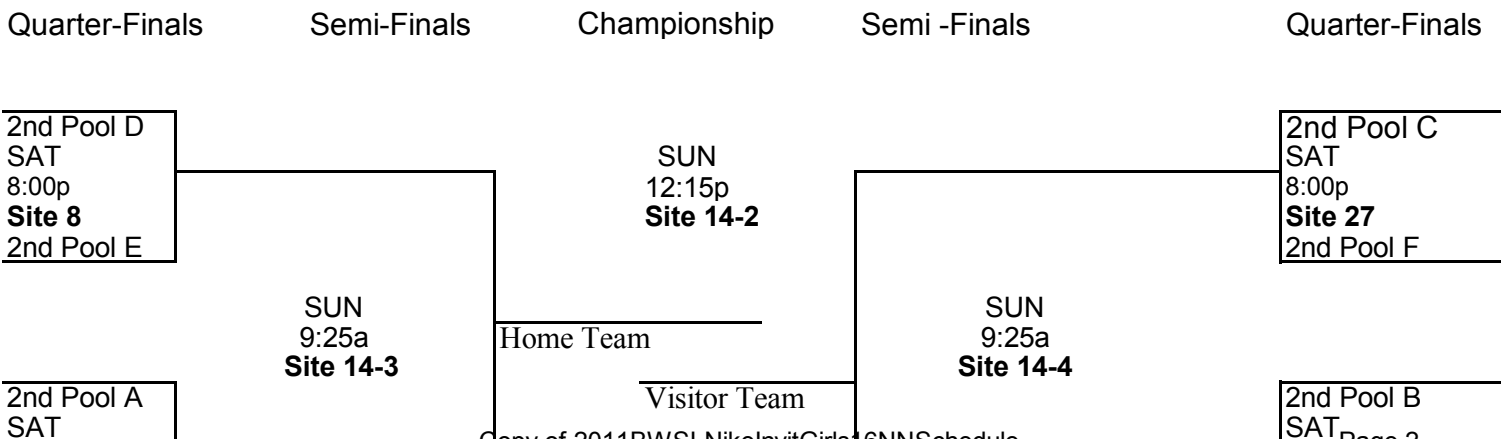

13 Bethel HS

POOL G

Updated April 13th 2011 8:30 PM

W	L

- G 1 Cy - Fair Nike
- G 2 Ring City - Welsh
- G 3 All Ohio - Black
- G 4 FBC Blue

	home	score	visitor	score	time	site
FRI	G 2	_____	G 3	_____	8:45 P	14-1
FRI	G 4	_____	G 1	_____	8:45 P	14-2
SAT	G 1	_____	G 3	_____	10:50 A	6
SAT	G 2	_____	G 4	_____	10:50 A	12
SAT	G 3	_____	G 4	_____	5:55 P	14-1
SAT	G 1	_____	G 2	_____	5:55 P	14-2

POOL H

W	L

- H 1 CY-Fair Nike Elite (Westside)
- H 2 New England Crusaders
- H 3 West Coast Premier
- H 4 Georgia Ice

	home	score	visitor	score	time	site
FRI	H 2	_____	H 3	_____	8:45 P	14-3
FRI	H 4	_____	H 1	_____	8:45 P	14-4
SAT	H 1	_____	H 3	_____	12:15 P	6
SAT	H 2	_____	H 4	_____	12:15 P	12
SAT	H 3	_____	H 4	_____	5:55 P	14-3
SAT	H 1	_____	H 2	_____	5:55 P	14-4

GOLD Division

SILVER Division

9:30p
Site 8
 2nd Pool H

9:30p
Site 27
 2nd Pool G

BRONZE Division

Quarter-Finals

Semi-Finals

Championship

Semi -Finals

Quarter-Finals

3rd Pool D
 SAT
 8:00p
Site 13
 3rd Pool E

3rd Pool C
 SAT
 8:00p
Site 16
 3rd Pool F

SUN
 12:15p
Site 14-3

SUN
 9:25a
Site 14-5

Home Team

SUN
 9:25a
Site 14-6