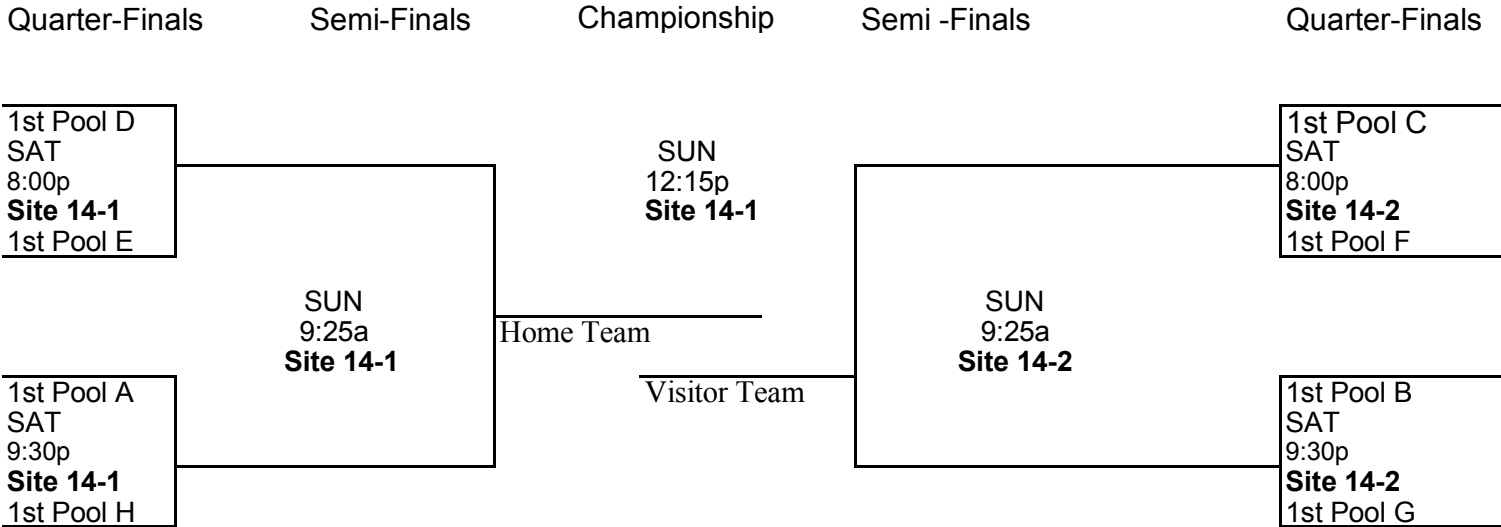

13 Bethel HS

POOL G

Updated April 13th 2011 8:30 PM

W	L

- G 1 Cy - Fair Nike
- G 2 Ring City - Welsh
- G 3 All Ohio - Black
- G 4 FBC Blue

	home	score	visitor	score	time	site
FRI	G 2	_____	G 3	_____	8:45 P	14-1
FRI	G 4	_____	G 1	_____	8:45 P	14-2
SAT	G 1	_____	G 3	_____	10:50 A	6
SAT	G 2	_____	G 4	_____	10:50 A	12
SAT	G 3	_____	G 4	_____	5:55 P	14-1
SAT	G 1	_____	G 2	_____	5:55 P	14-2

POOL H

W	L

- H 1 CY-Fair Nike Elite (Westside)
- H 2 New England Crusaders
- H 3 West Coast Premier
- H 4 Georgia Ice

	home	score	visitor	score	time	site
FRI	H 2	_____	H 3	_____	8:45 P	14-3
FRI	H 4	_____	H 1	_____	8:45 P	14-4
SAT	H 1	_____	H 3	_____	12:15 P	6
SAT	H 2	_____	H 4	_____	12:15 P	12
SAT	H 3	_____	H 4	_____	5:55 P	14-3
SAT	H 1	_____	H 2	_____	5:55 P	14-4

GOLD Division

SILVER Division

9:30p
Site 8
 2nd Pool H

9:30p
Site 27
 2nd Pool G

BRONZE Division

Quarter-Finals

Semi-Finals

Championship